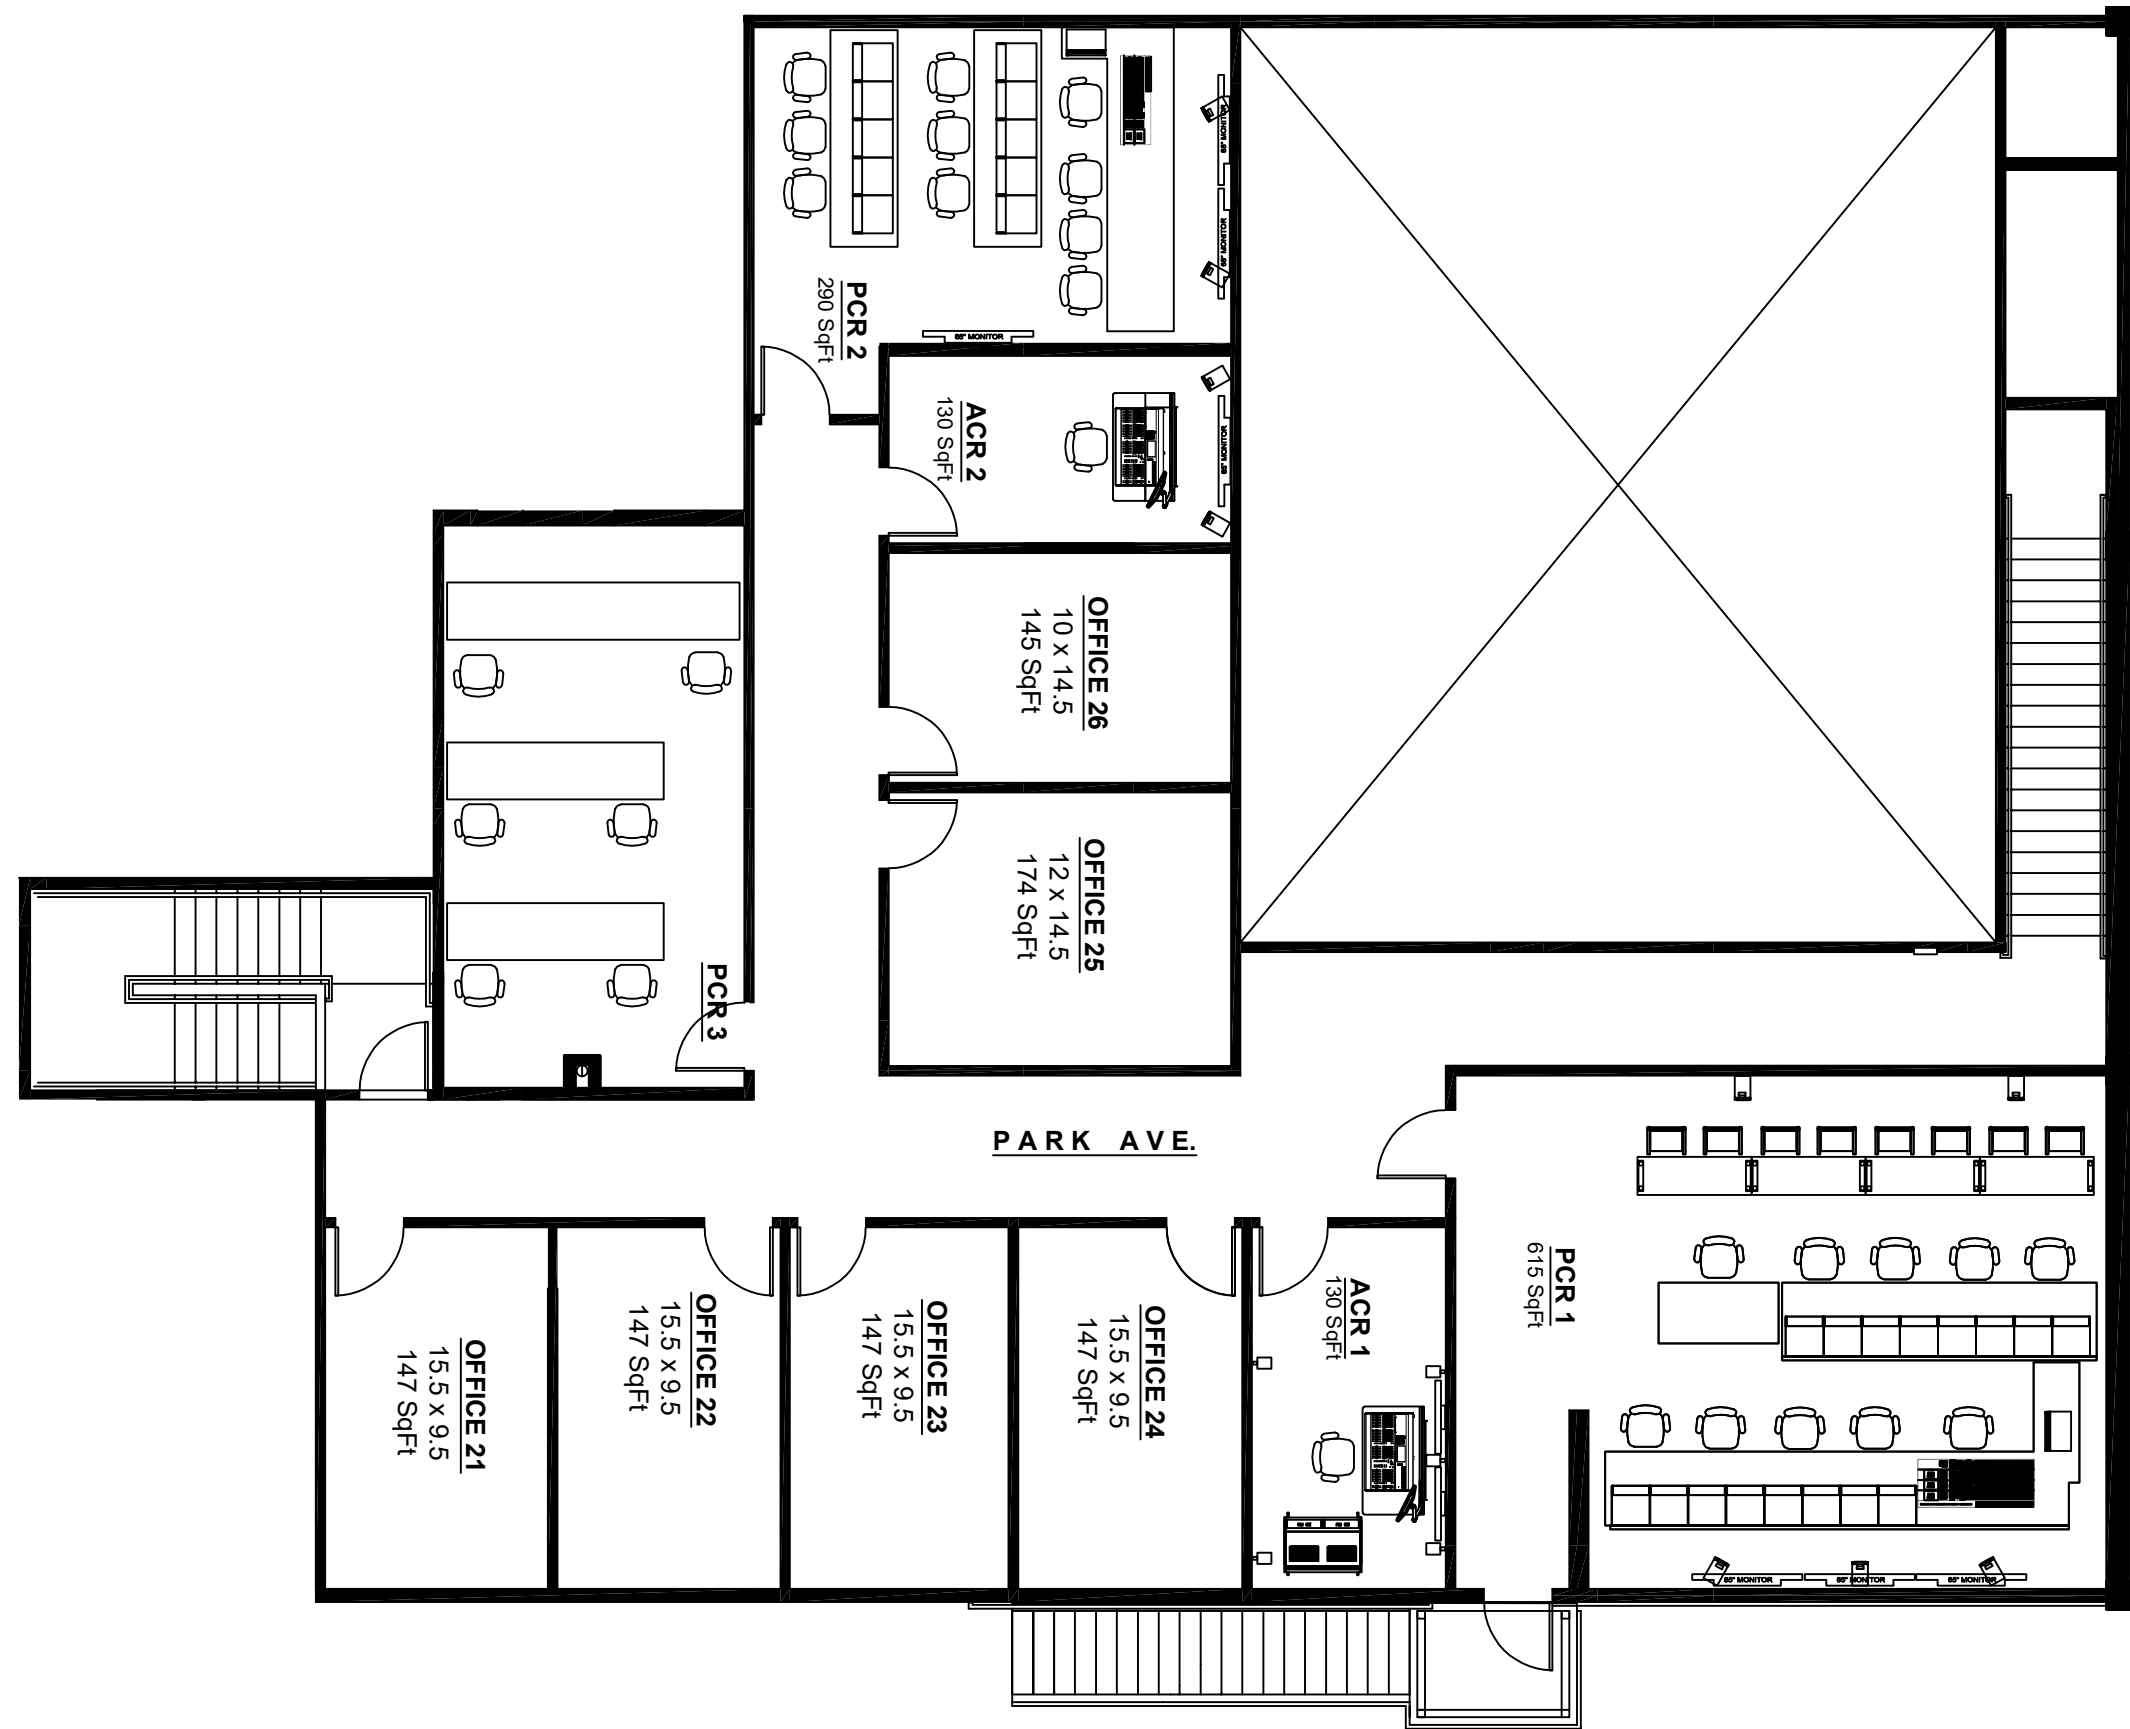

12615 BEATRICE STREET
PLAYA VISTA, CA 90066
310.803.9080
TheVistaStudios.com

DEPT. / PROJECT
FACILITY FLOORPLAN

DESIGNED BY: RH / FG	DATE: 7/15
DRAWN BY: NE /CD	DATE: 1/18
CHECKED BY: CD / MD	DATE: 1/18
APPROVED BY: R. HEER	DATE: 1/18

REV	DESCRIPTION	DATE	BY

TITLE:
**VISTA STUDIOS
MEZZANINE DETAIL
PLAN VIEW**

SCALE: NONE SHEETS: XX of XX

PLOTTED:

DRAWING:
MEZZ DETAIL

PARK AVE.